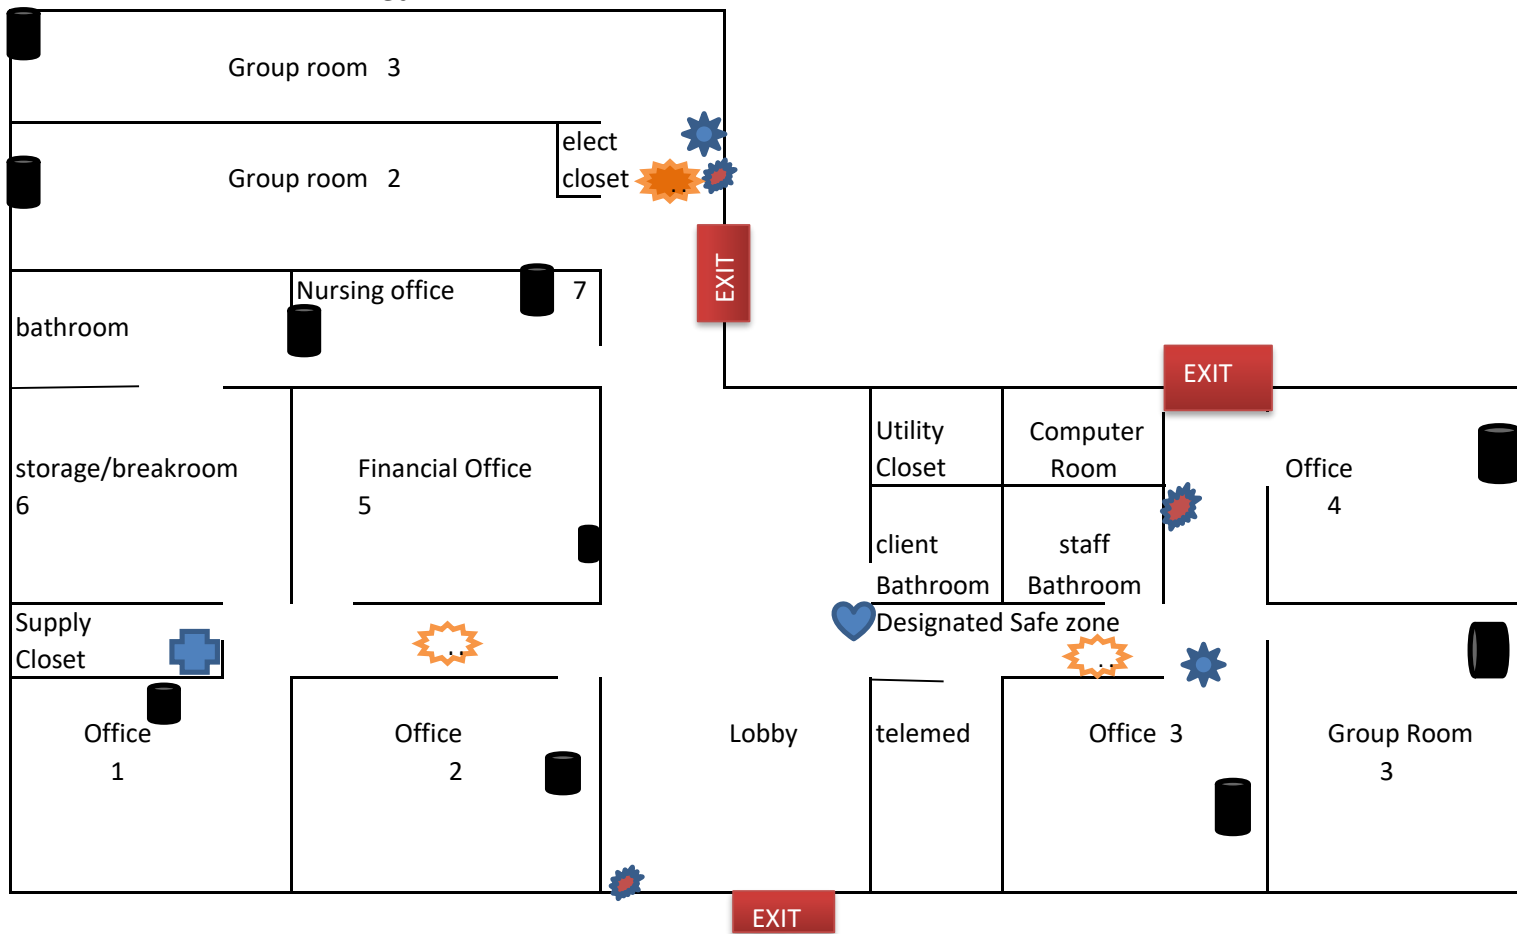

Recovery Services of Northwest Ohio
560 W. Linfoot Wauseon Ohio

Rear

Parking

Lot

Front Rally Point

-  First Aid Kit (1)
-  Fire Extinguisher (3)
-  Hard Wired Smoke Detector (2)
-  Battery Smoke Detector (1)
-  You are Here

-  Carbon Monoxide Detector (2)
-  Panic Button (6)
-  Designate safe zone (tornado)
-  Exit/Entrance (3)